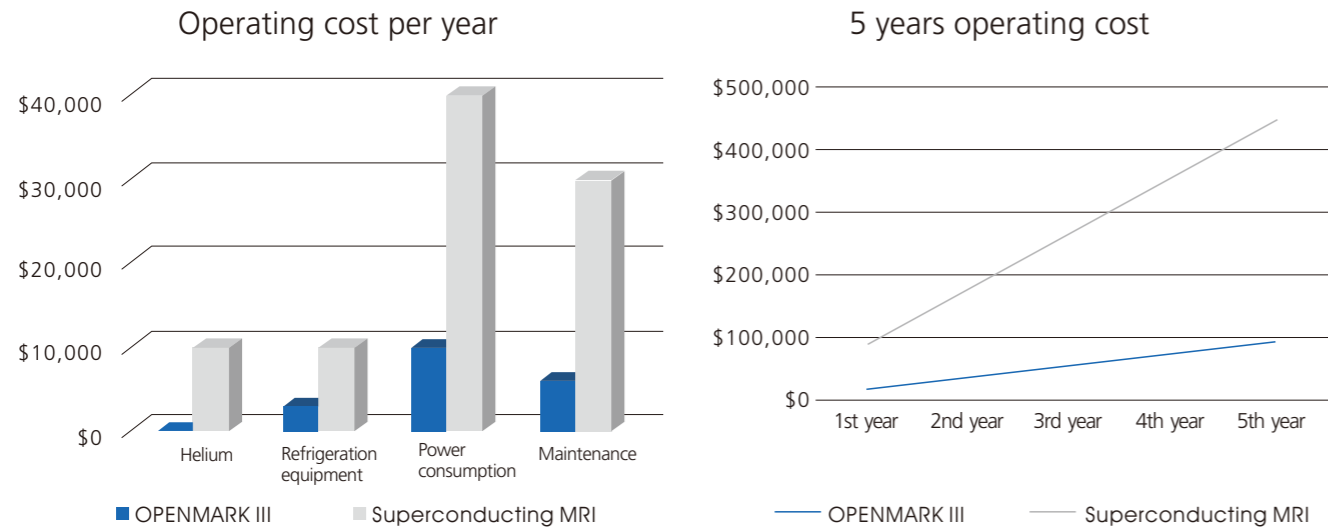

Ankle STIR

Ankle T2WI

Low operating cost

Meet your clinical application with convenient operation experience, save your 80% operating cost.*

Flexible site design

All-around Service Support

Service response within 24 hours;