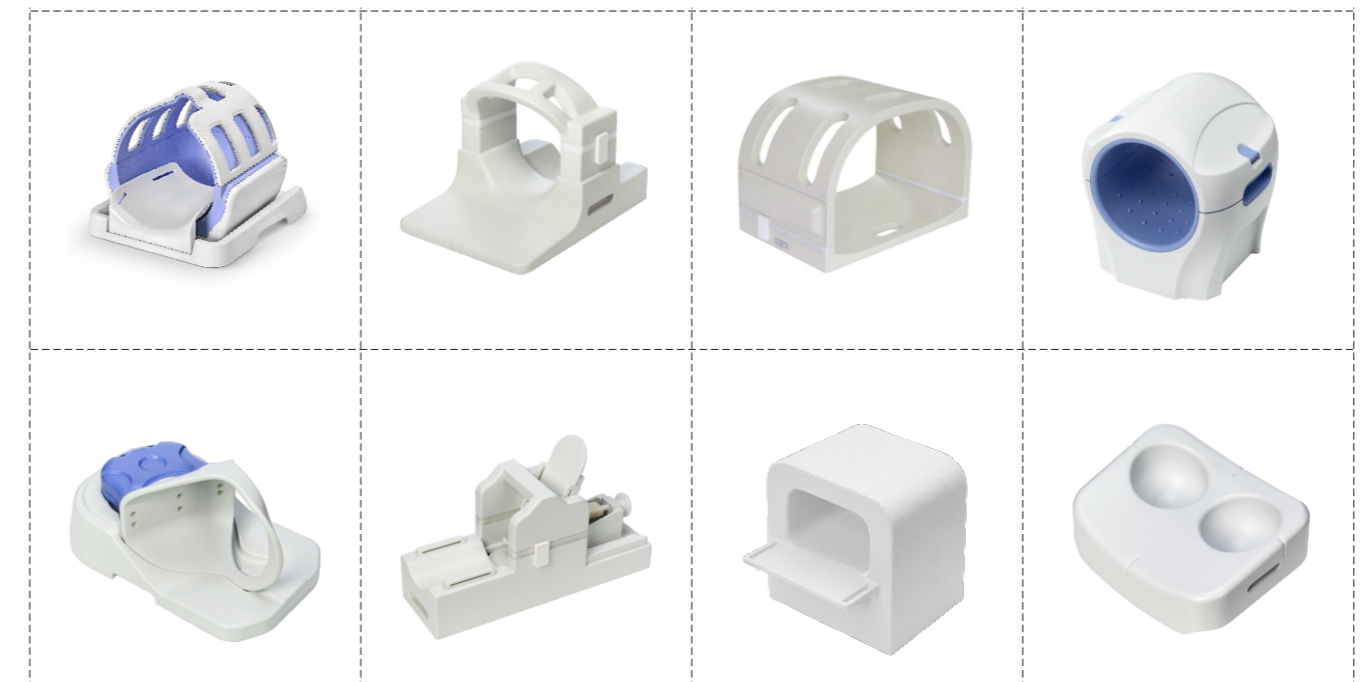

Outstanding PA receiving coils*

Marked with *** means it is not a standard offer, please contact us for further information