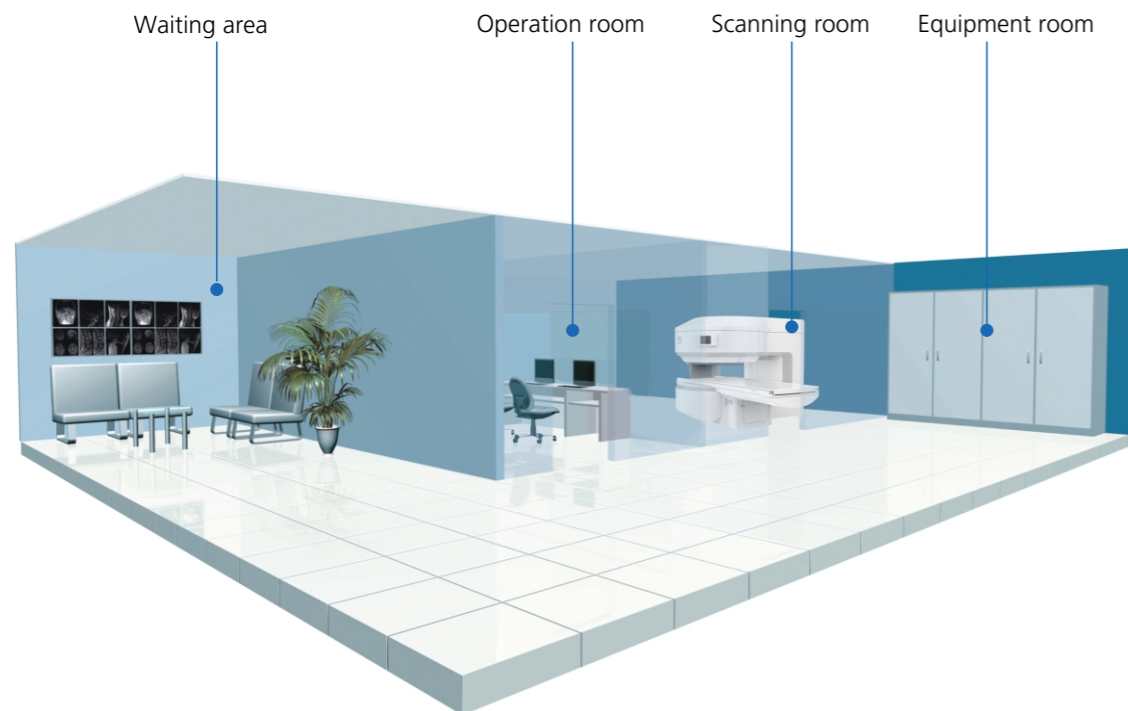

Flexible site design