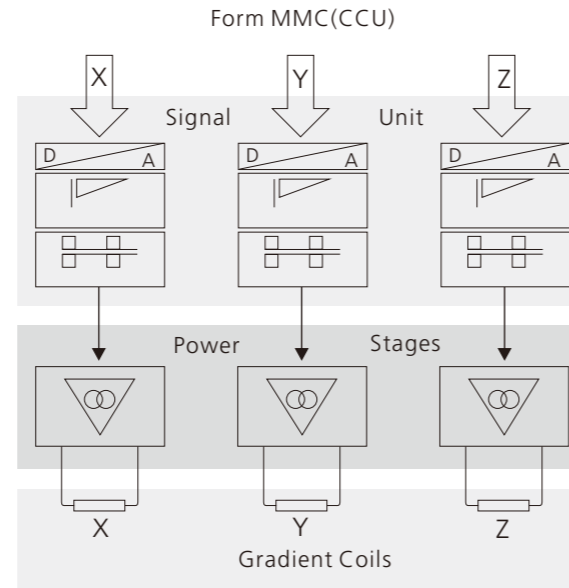

Insight Into life

Advanced gradient system

- Combined with Self-shielding & Eddy-'0' technology, ensure a high image quality.
- High level linearity & Powerful output

Digital 4 channels RF system

- 4 channels PA receiving coils
- 4 channels AVD Unit
- 4 channels full-digital spectrometer
- Powerful RF output