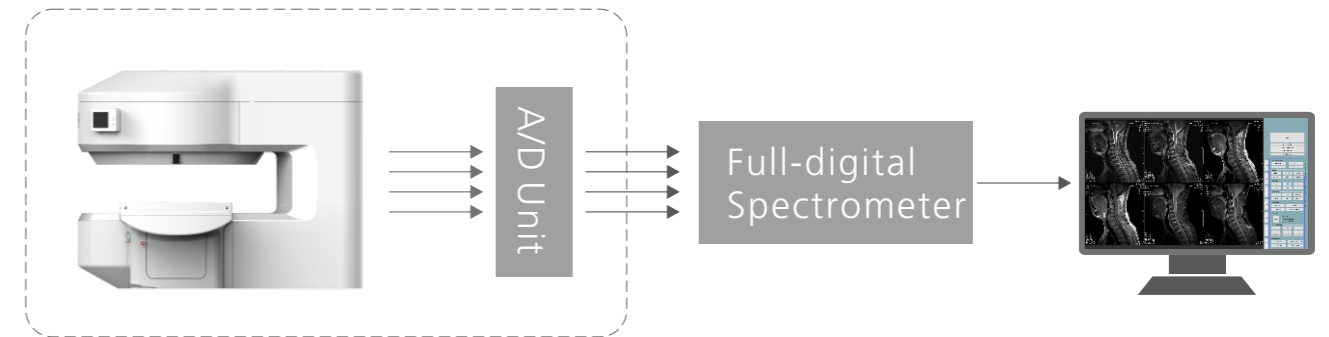

Insight Into life

Advanced gradient system

- Combined with Self-shielding & Eddy-'0' technology, ensure a high image quality.
- High level linearity & Powerful output

Digital 4 channels RF system

- 4 channels PA receiving coils
- 4 channels AVD Unit
- 4 channels full-digital spectrometer
- Powerful RF output

Humanized design

Advocating the combination of technology and humanities, provide a comfortable operation experience to you.

- Large openness C-shape structure
- Touched LCD screen
- Integrated electric patient table